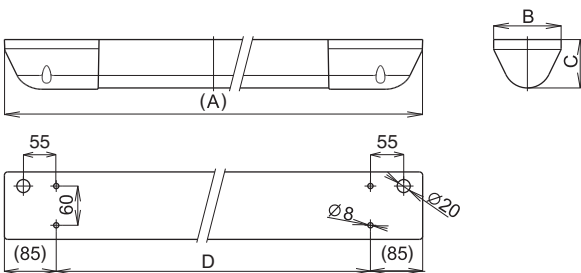

Ballast: Electronic ballast 220-250V/50-60Hz AC, 220-250V DC

Body: White painted metal sheet RAL9003; plastic sides from PC (polycarbonate) at the ends of body

Cover: Plastic tube with outer diameter of 70 mm and wall thickness of 4 mm made from PC (polycarbonate), transparent colour; sealing plugs at the ends of tubes. Inside the tube is aluminium profile for mounting components. Special aluminium profile serves to cover electrical parts.

Reflector: Highly polished aluminium sheet

Fastening: Fastening on ceiling or wall lighted area

Connection: WAGO® Ex terminal block, max. diameter of wires 4,0 mm²

Standard equipment: 1 pc sealing cable gland

On request: **1F/3F** – one or three phase through-wiring connection

NEREZ – body from stainless steel sheet

RAL – another colour finishing

FTZÚ 04 ATEX 0142X

		AVB/C/D (mm)
– electronic ballast with disconnecter, -20°C ≤ t_a ≤ +40°C		
083690	RAMBO-Ex-118-D, 1x18W	1312 x 113 x 76 x 1148
083691	RAMBO-Ex-136-D, 1x36W	1903 x 113 x 76 x 1739