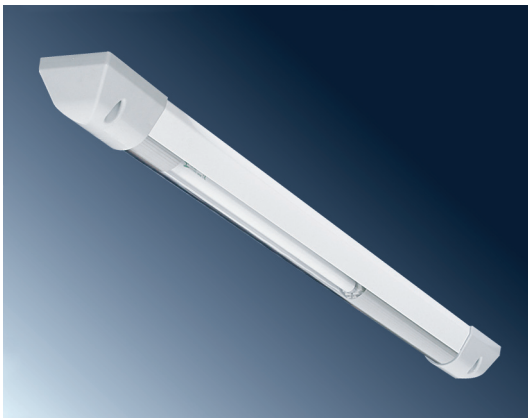

RAMBO – Ex

IP 67

Application: RAMBO-Ex dustproof light fixture with resistance against water jets is designed for premises with danger of explosion. For outdoor use we recommend to order stainless steel body of the light fitting. Light fixture is certified by FTZÚ Ostrava-Radvanice (certificate FTZU 04 ATEX 0142X).

Ballast: Electronic ballast 220-250V/50-60Hz AC, 220-250V DC

Body: White painted metal sheet RAL9003; plastic sides from PC (polycarbonate) at the ends of body

Cover: Plastic tube with outer diameter of 70 mm and wall thickness of 4 mm made from PC (polycarbonate), transparent colour; sealing plugs at the ends of tubes. Inside the tube is aluminium profile for mounting components. Special aluminium profile serves to cover electrical parts.

Reflector: Highly polished aluminium sheet

Fastening: Fastening on ceiling or wall lighted area

Connection: WAGO® Ex terminal block, max. diameter of wires 4,0 mm²

Standard equipment: 1 pc sealing cable gland

On request: **1F/3F** – one or three phase through-wiring connection

NEREZ – body from stainless steel sheet

RAL – another colour finishing

FTZÚ 04 ATEX 0142X

		AVB/C/D (mm)
– electronic ballast with disconnecter, -20°C ≤ t_a ≤ +40°C		
083690	RAMBO-Ex-118-D, 1x18W	1312 x 113 x 76 x 1148
083691	RAMBO-Ex-136-D, 1x36W	1903 x 113 x 76 x 1739